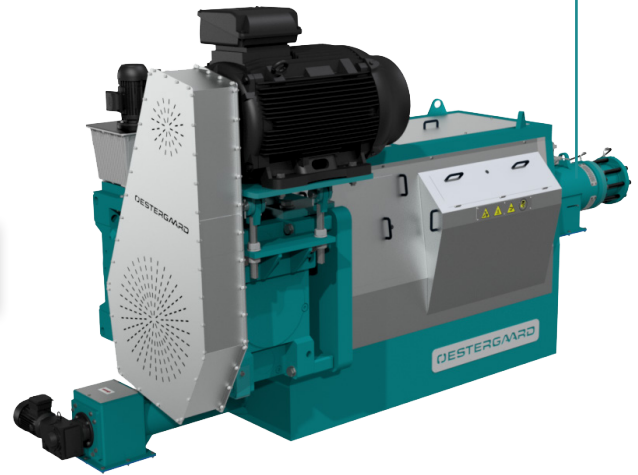

BEST POSSIBLE OIL EXTRACTION

BENEFITS OF THE OESTERGAARD EXPELLER PRESS

Wide capacity range.

Suitable for different kinds of raw material.

Lowest fat content in press cake.

Different shaft configurations to suit raw material and capacity.

Press screw diameter increases towards outlet

High capacity model without hydraulic choke

Model with hydraulic choke at the outlet

Innovative cage design for optimal oil yield

We supply full range of expeller presses to meet all customers' capacity requirements.