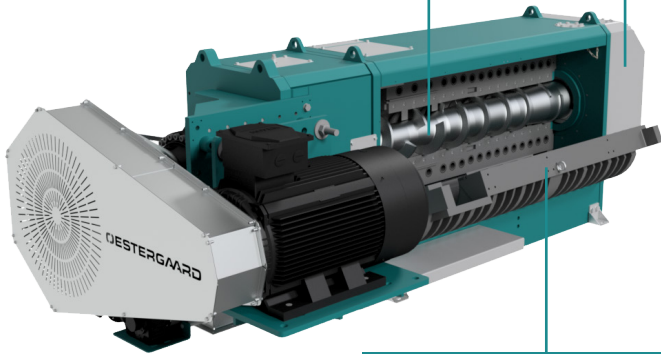

BEST POSSIBLE OIL EXTRACTION

BENEFITS OF THE OESTERGAARD EXPELLER PRESS

Wide capacity range.

Suitable for different kinds of raw material.

Lowest fat content in press cake.

Different shaft configurations to suit raw material and capacity.

Press screw diameter increases towards outlet

High capacity model without hydraulic choke

Model with hydraulic choke at the outlet

Innovative cage design for optimal oil yield

We supply full range of expeller presses to meet all customers' capacity requirements.