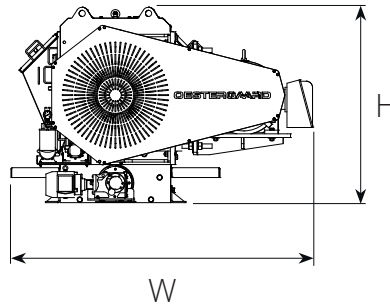

Press screw diameter increases towards outlet

High capacity model without hydraulic choke

Model with hydraulic choke at the outlet

Innovative cage design for optimal oil yield

We supply full range of expeller presses to meet all customers' capacity requirements.

TYPE	Output Capacity (ton/h)	Power (kW)	Dimensions (m)			Net weight (tons)
			L	W	H	
OPE600C	0,55 - 0,7	45 - 55	3,2	1,5	1,7	4
OPE1000C	1,0 - 1,25	75	3,4	1,7	1,6	6,5
OPE1500C	1,4 - 1,75	75 - 90	4,5	1,7	2,3	7
OPE2500C	2,2 - 2,8	90 - 150	5	2	2,5	11
OPE3000*	2,8 - 3,5	90 - 200	5	2,2	1,6	12